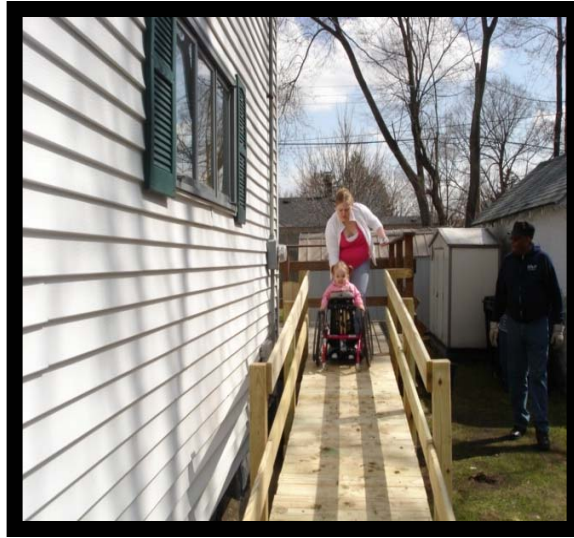

Adopt a RAMP

Remembering Admirable Mobile People

“This ramp is going to make such a difference in the quality of my life. I can never thank you enough!” - Judi Sufferri

“The ramp has added so much more convenience to my life and I’m also able to get out to enjoy the beautiful outdoors.” - Thomas Petoskey

“The ramp has changed my everyday living because I’m more independent. I can get outside and inside without help.” - Marco Camarillio

You Can Help!

Adopt a Ramp is a program to assist in the cost of the materials needed to help the RSVP Wheelchair Ramp Project build ramps for LaPorte County elderly and/or disabled residents who can not afford the financial burden.

Labor is provided by RSVP & Community Volunteers

Sponsor a ramp or a partial ramp with a materials donation – help a low-income LaPorte County resident remain independent and safe at home.

\$1000 for 1 ramp